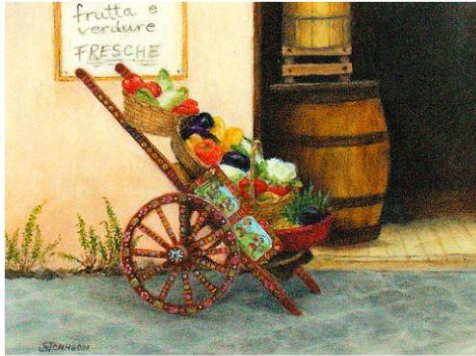

The Miniature Art Society of Florida's 34<sup>th</sup>  
Annual International Miniature Exhibition  
Award Winners 2009

© The Respective Artists and the MASF

**Best Of Show**  
**Red Pears And Basket**  
Jane Mihalik  
4 1/2" X 3 1/2"