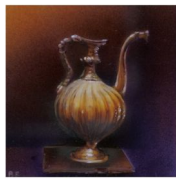

Second Acrylic
Beverly Fotheringham
Ancient Samovar
2" x 2"